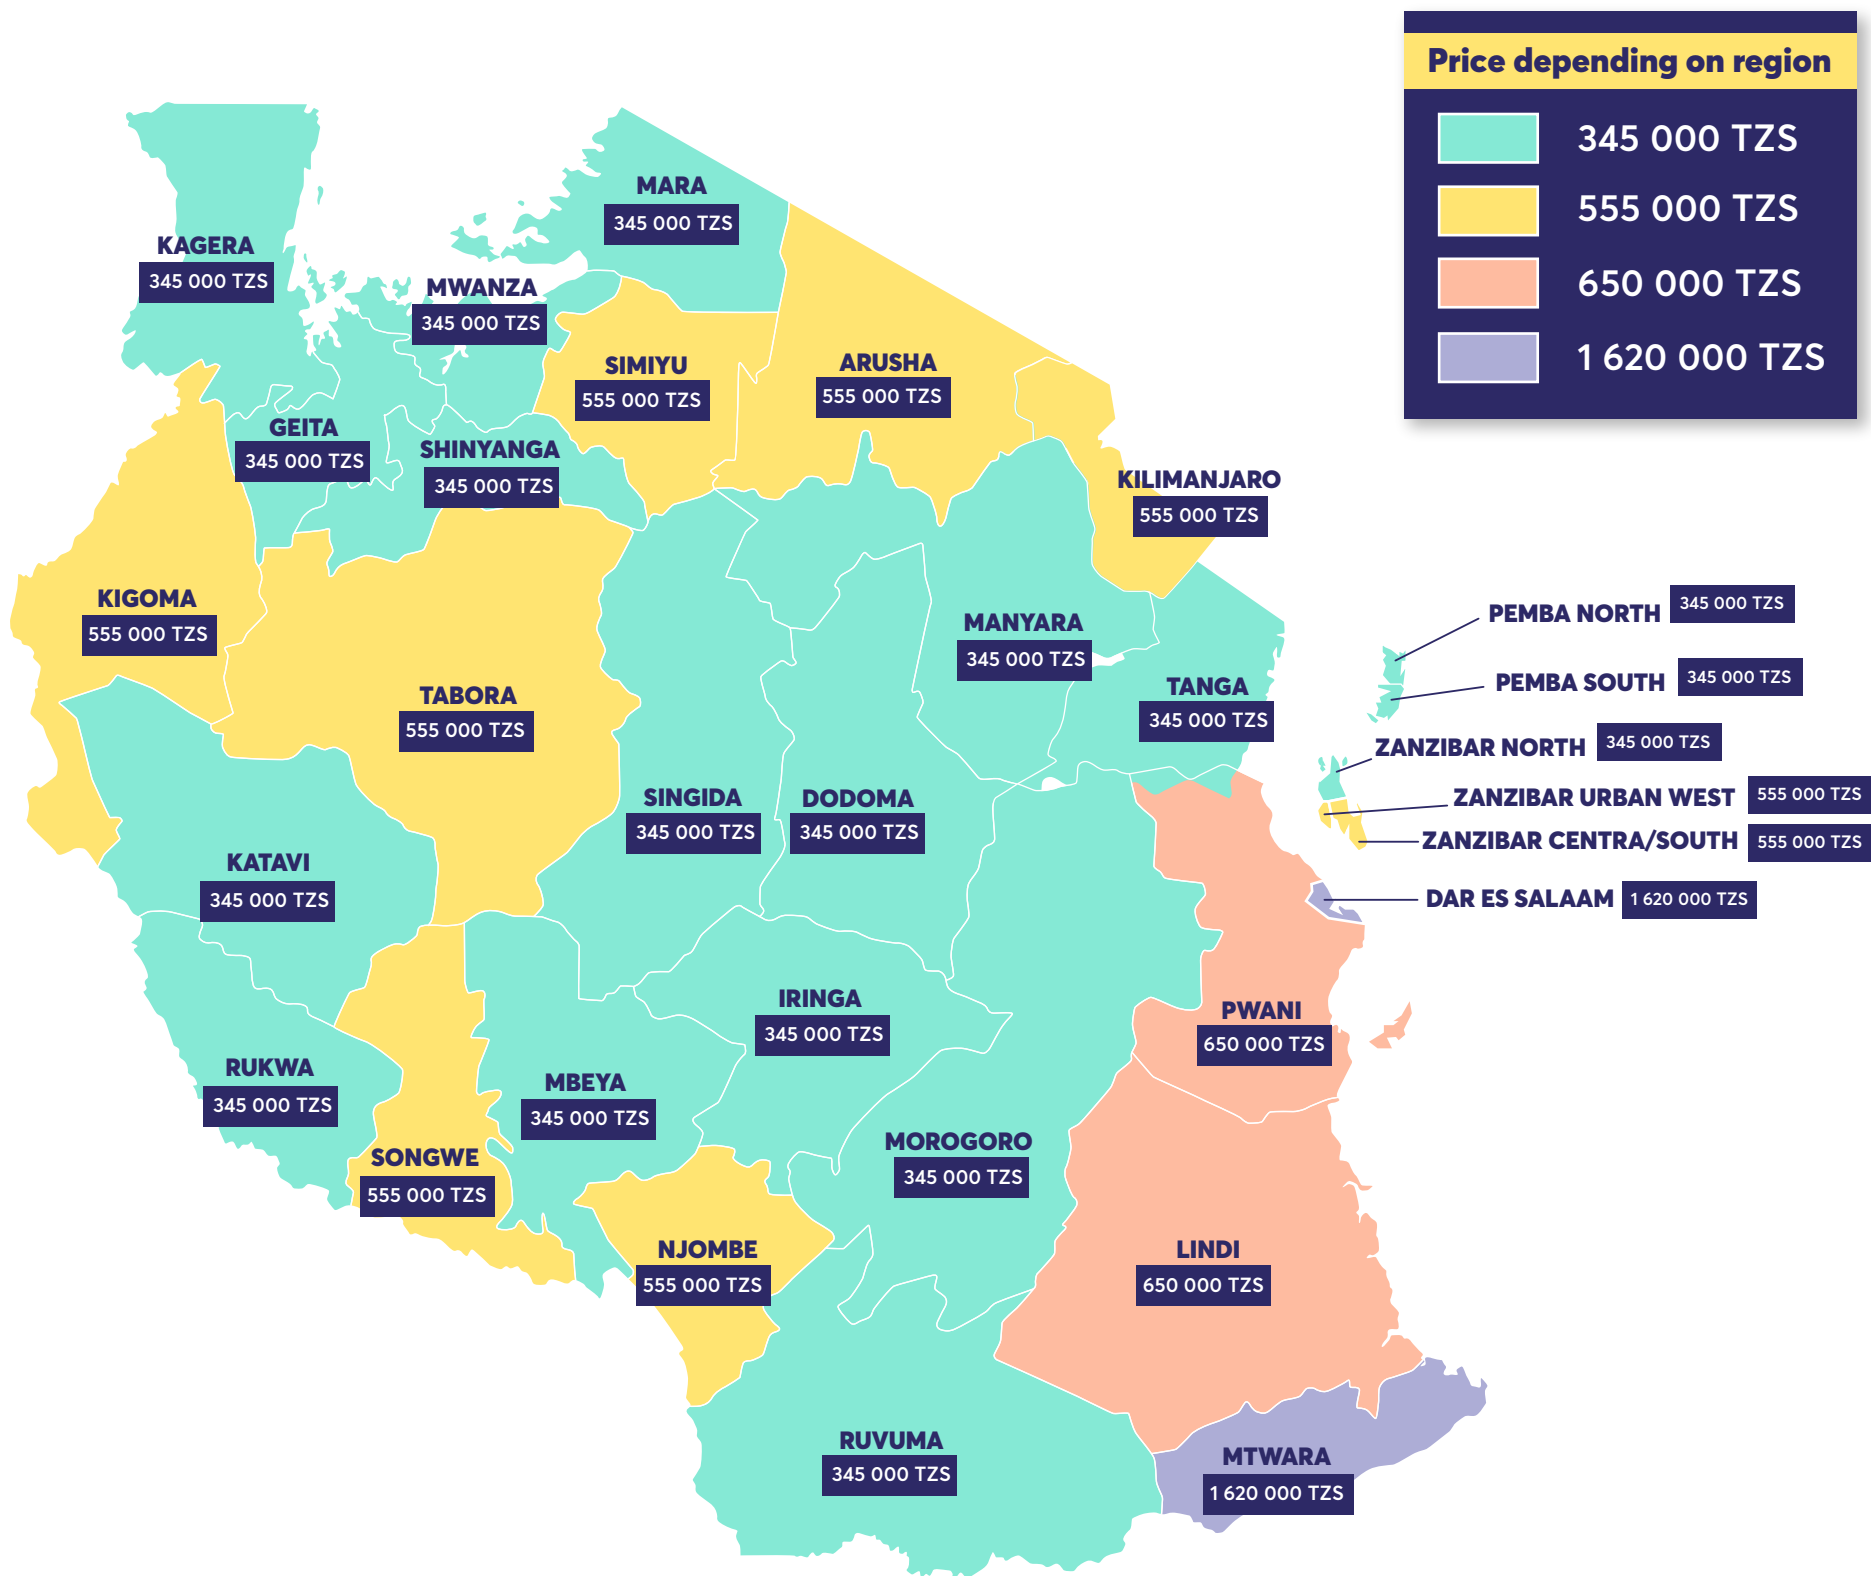

# Cost of Konnect kit\*

**\*Prices are indicative, please contact our customer service to confirm the equipment cost in your area.**